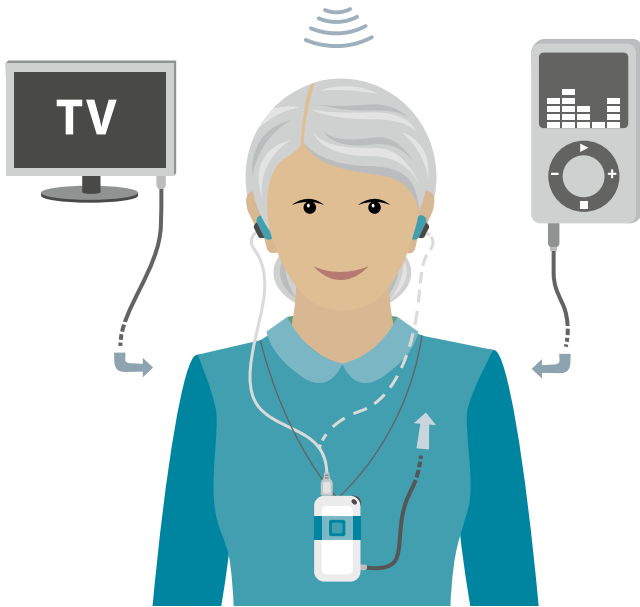

For a better hearing experience

The Pockettio helps you to correct hearing impairments and to better understand your environment. Whether you are with family or friends, listening to your MP3 player or watching television – the Siemens Pockettio will improve your hearing in every situation. This easy to use hearing aid will allow you to, once again, actively take part in day-to-day life.

- A 3 receiver tips for comfortable fit – suits every ear canal
- B Lanyard for convenient carrying
- C Clip for fastening on belt or pocket

Easy to use

- D Individual change of loudness with volume control
- E Optical (LED indicator) and acoustical signals for power on, program selection, low battery capacity
- F Easy to operate battery door and battery insertion, long battery life and use of standard battery (AA)