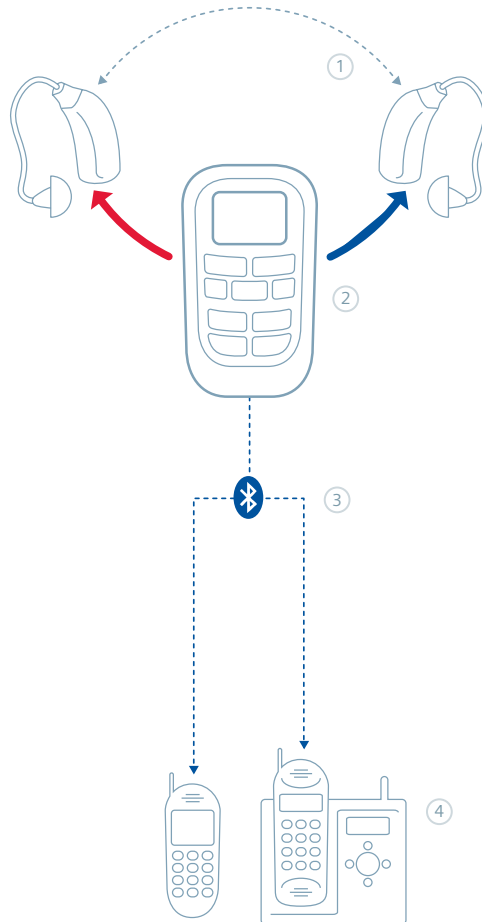

TEK)))

Look for this symbol
for Tek-ready products.

Now it's so easy to
link to your
world.

Tek Connect is your key to controlling wireless communications between your hearing instruments and your cell phone, your audio system, your TV, even your PC.

Tek Connect is the remote control for Siemens Tek, the wireless enhancement for select Siemens hearing instruments. Specifically designed to meet the demands of today's interactive hearing instrument wearer, Tek Connect speaks the same language as all of your other high-tech toys. Giving you better performance and sound quality. Not to mention convenience and comfort. Make and take hands-free cell phone calls directly through your hearing instruments. Listen to your MP3 files in natural, stereophonic, digital sound. Watch TV and DVDs with optimized audio. Tek Connect. Wireless. Effortless. Seamless. It's time for everything to get in sync.

Link to your mobile.

Now there's an easier way to connect with your mobile phone. Answer calls from a button on Tek Connect. Get the signal directly in both hearing instruments. Leave your phone in your pocket. Life is easy.

Link to your television.

Enjoy optimum audio whether you're screening a DVD or simply watching TV. There's no disturbance. No feedback. With sound streamed directly to your hearing instruments, there's no need to fight over the volume control. Sounds good, doesn't it?