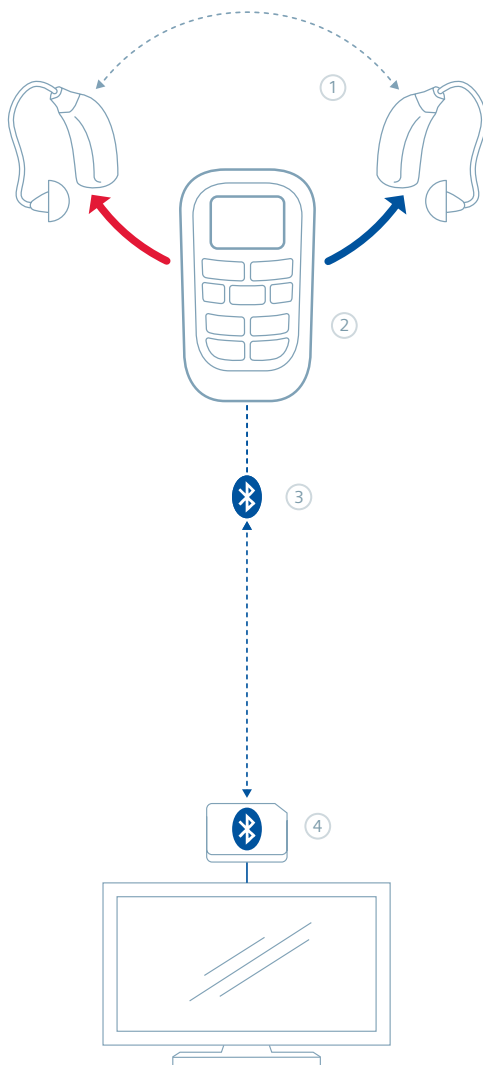

Tek Connect is the remote control for Siemens Tek, the wireless enhancement for select Siemens hearing instruments. Specifically designed to meet the demands of today's interactive hearing instrument wearer, Tek Connect speaks the same language as all of your other high-tech toys. Giving you better performance and sound quality. Not to mention convenience and comfort. Make and take hands-free cell phone calls directly through your hearing instruments. Listen to your MP3 files in natural, stereophonic, digital sound. Watch TV and DVDs with optimized audio. Tek Connect. Wireless. Effortless. Seamless. It's time for everything to get in sync.

Link to your mobile.

Now there's an easier way to connect with your mobile phone. Answer calls from a button on Tek Connect. Get the signal directly in both hearing instruments. Leave your phone in your pocket. Life is easy.

1. Tek Connect communicates wirelessly with your hearing instruments, turning them into a virtual hands-free headset.
2. Tek Connect tells you when a call comes in, even when you're in a different program mode.
3. Make, take, and end calls directly from your Tek Connect to your Bluetooth-enabled mobile or cordless phone.
4. Link to one phone at a time, and enjoy clear, digital, disturbance-free calls. Simple. Easy. Convenient.

Link to your television.

Enjoy optimum audio whether you're screening a DVD or simply watching TV. There's no disturbance. No feedback. With sound streamed directly to your hearing instruments, there's no need to fight over the volume control. Sounds good, doesn't it?