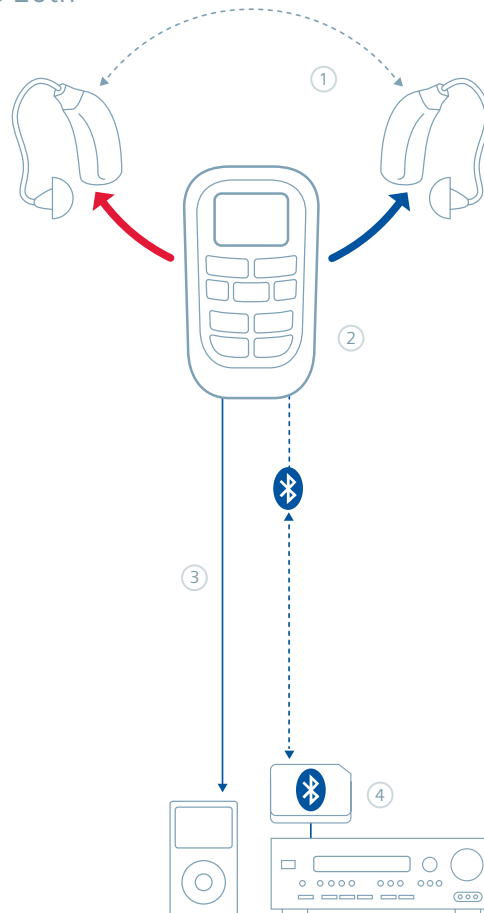

Link to your television.

Enjoy optimum audio whether you're screening a DVD or simply watching TV. There's no disturbance. No feedback. With sound streamed directly to your hearing instruments, there's no need to fight over the volume control. Sounds good, doesn't it?

1. For all practical purposes, Tek Connect turns your hearing instruments into perfectly balanced high-tech, stereo headphones.
2. Tek Connect wirelessly transmits stereo audio signals simultaneously to both hearing instruments.
3. Tek Connect communicates with the Tek Transmitter using a proprietary Bluetooth protocol developed by Siemens. With ordinary Bluetooth, there is an inherent transmission delay that produces an annoying echo, and can cause the picture and sound to be slightly off. But with Siemens Tek, signal delay is reduced so your eyes and ears are always in sync.
4. The Tek Transmitter is connected to your TV and acts as a high-performance base station with a range of 10 meters (about 40 feet). It comes pre-paired with Tek Connect, so simply turn it on. Sit back. Relax. Enjoy the show.

Link to your music.

From now on, nothing will get between you and your music. Tek Connect streams stereo sound wirelessly from your audio system or MP3 player right to your hearing instruments. Suddenly earbuds are so 20th-century.

1. Tek Connect transforms your hearing instruments into a precision-paired, high-performance, stereo headset.
2. Using a proprietary transmission protocol, Tek Connect streams your music to both hearing instruments in the same instant.
3. Your MP3 player or stereo can be connected directly to Tek Connect using the 2.5 mm stereo input plug.
4. Tek Connect can also communicate with your MP3 player or stereo through the Tek Transmitter. It has a signal radius of 10 meters (about 40 feet). In case you feel like dancing.